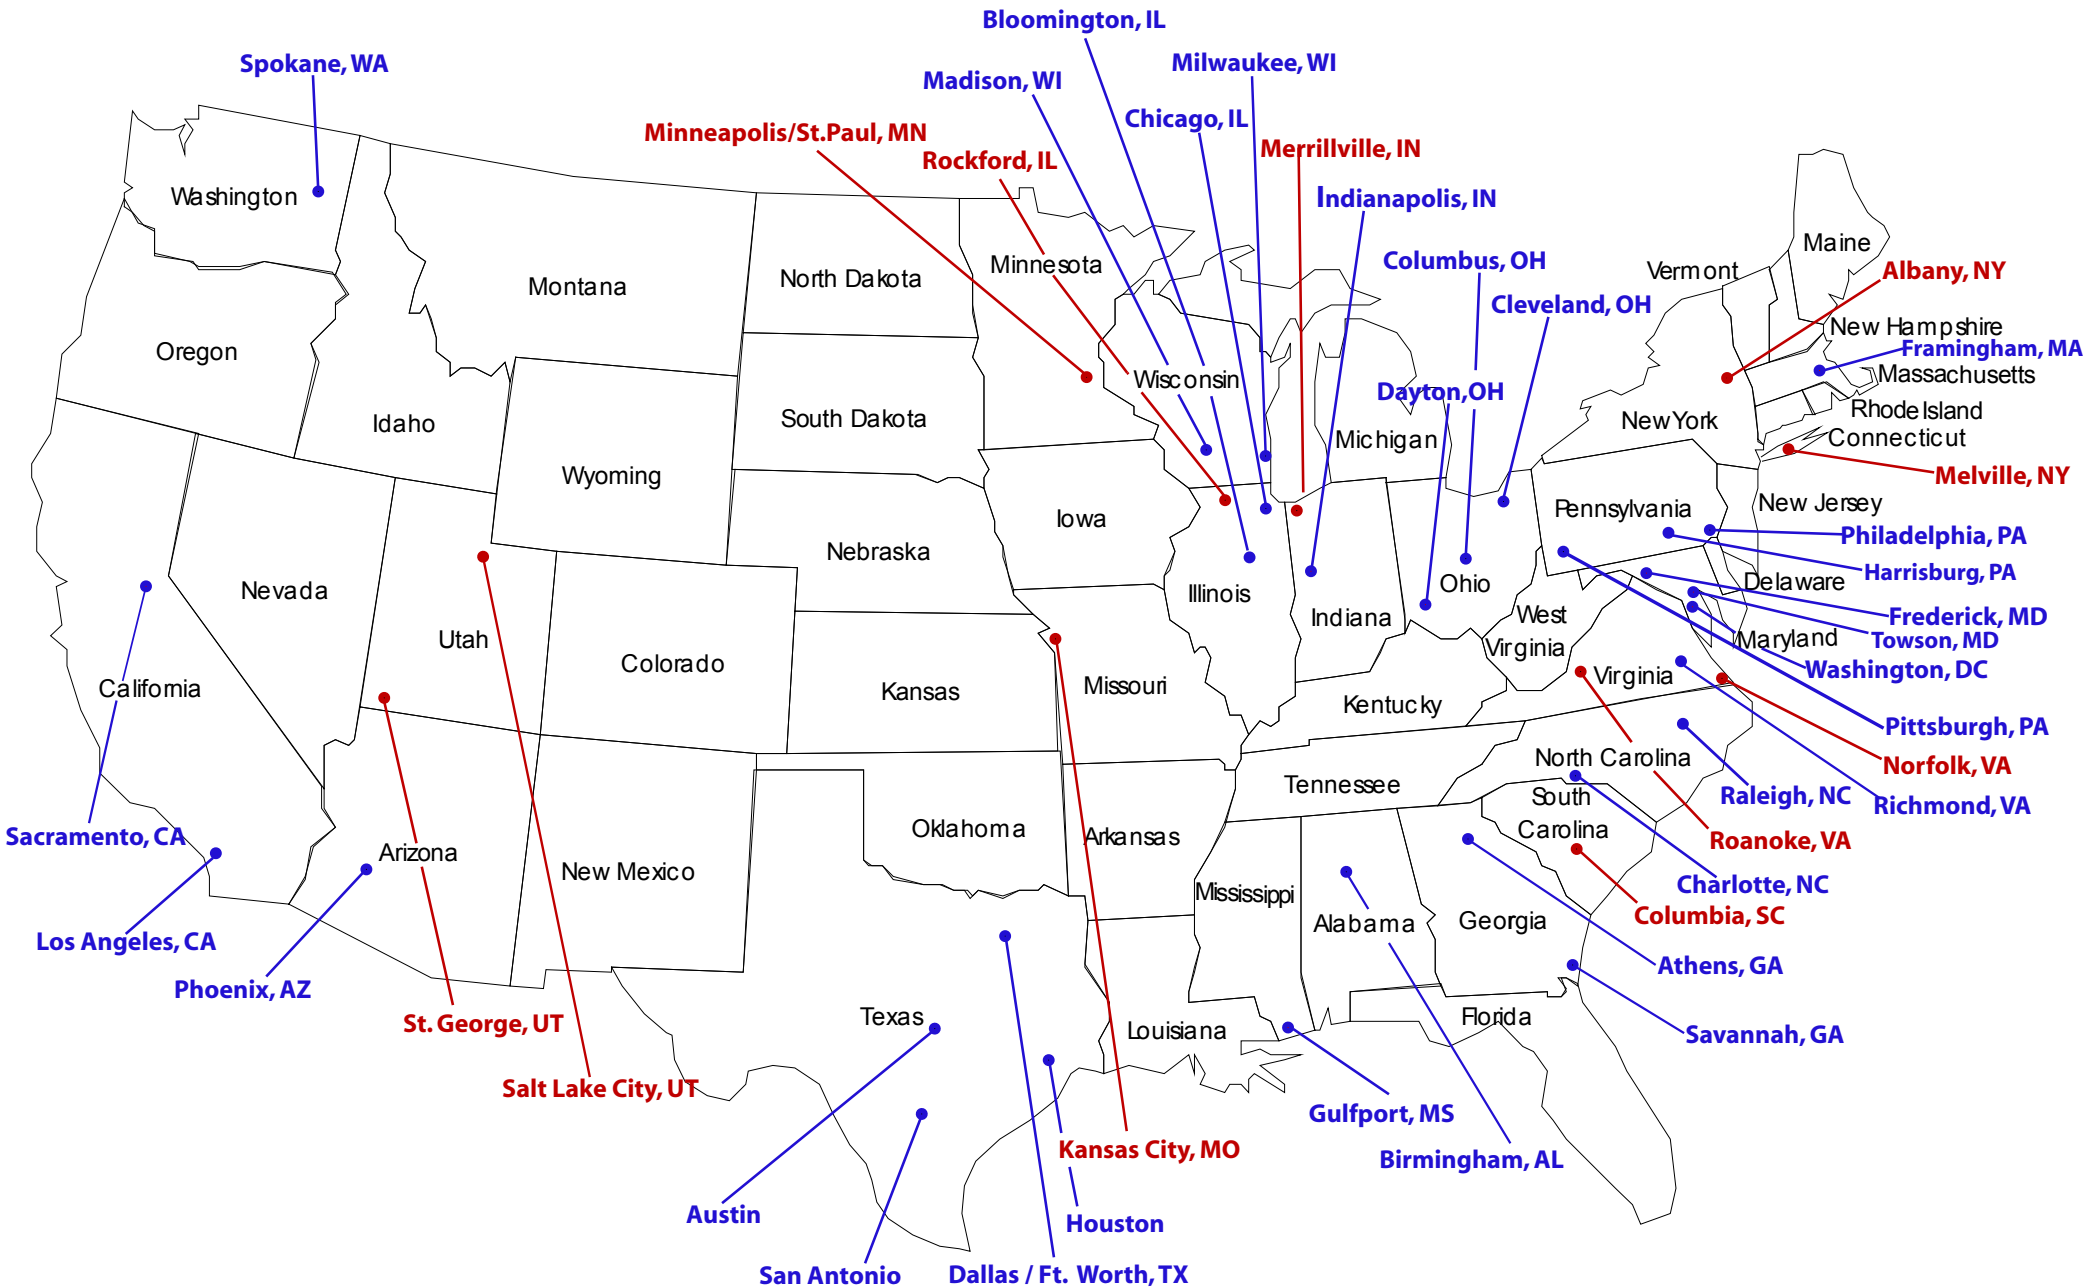

# Cost Study Report Cities

Total of 41 cities

\*Blue - City completed with Original Cost Study and the Single Wythe Option.

\*Red - City completed with only Original Cost Study.